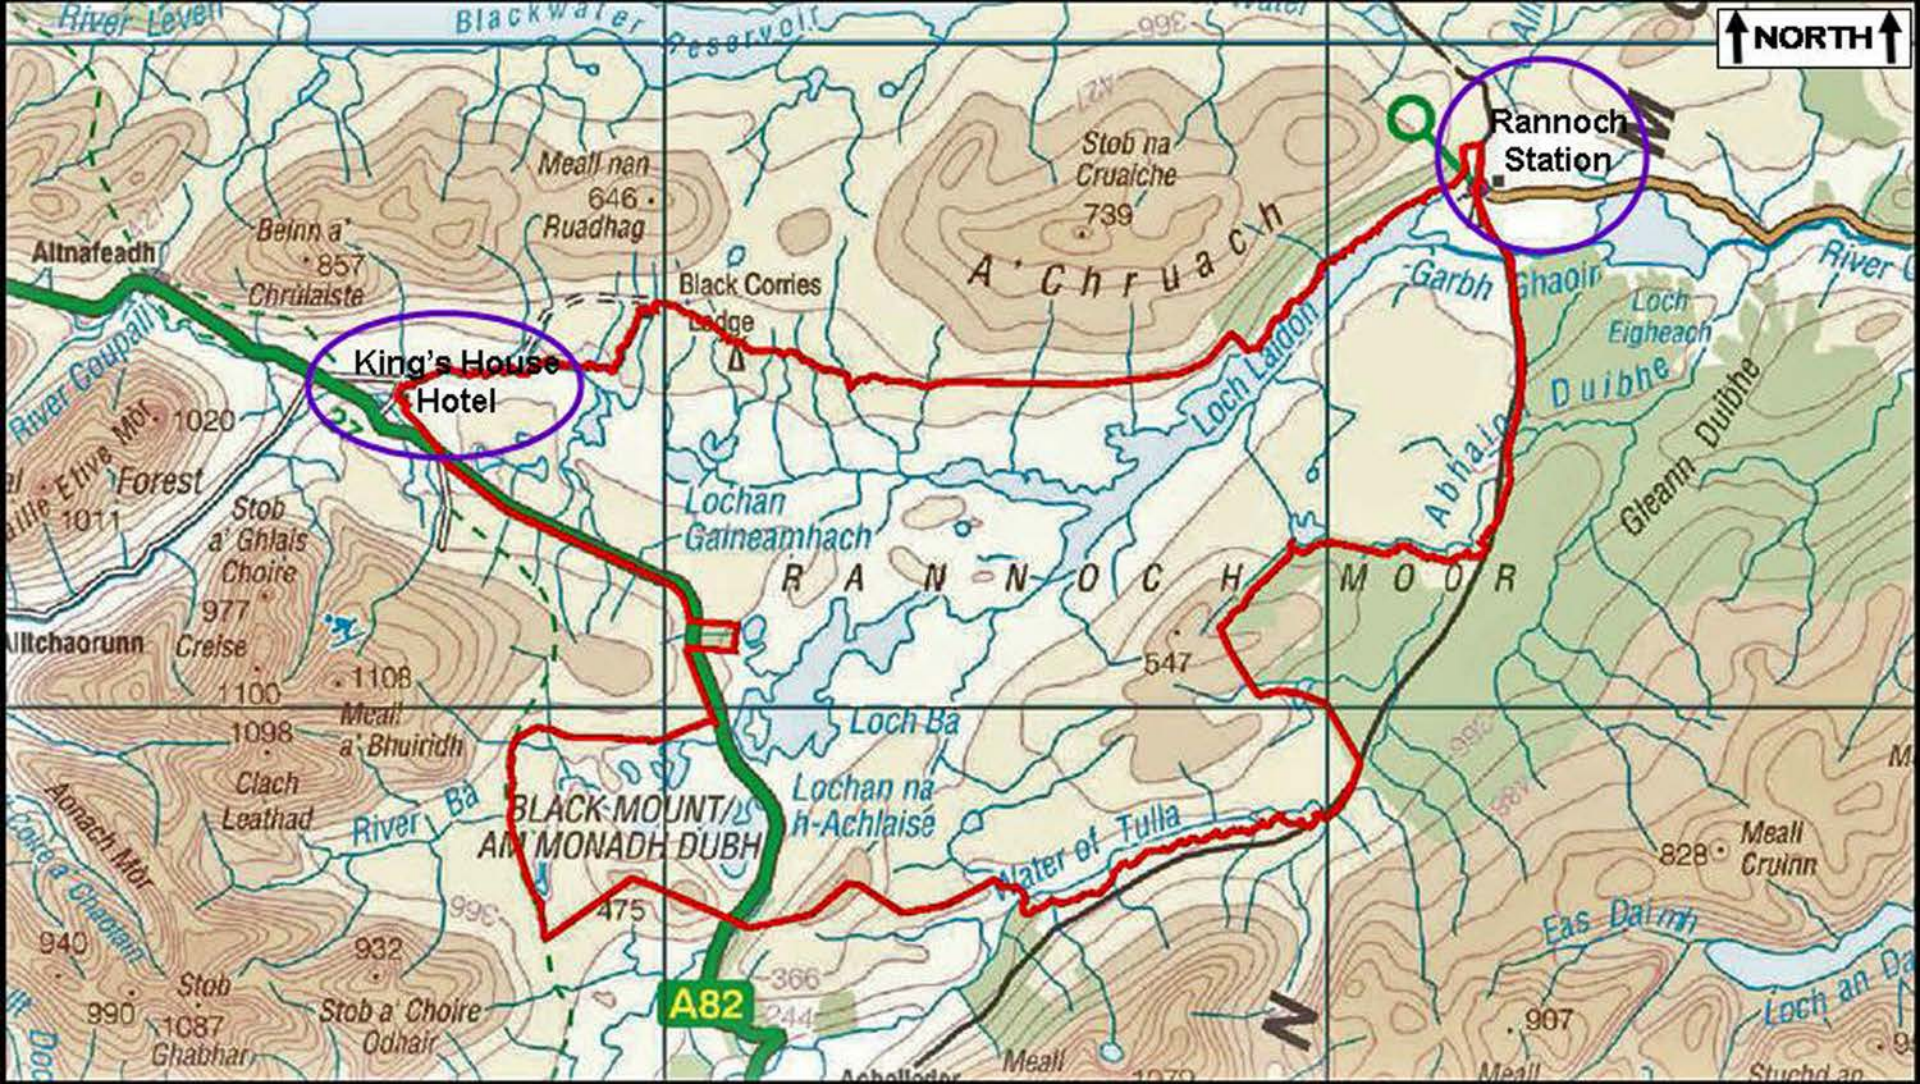

HARRY POTTER PLACES
BOOK FIVE

Rannoch Moor
Potter Map

www.HarryPotterPlaces.com

King's House Hotel

Rannoch Station

A82

BLACK MOUNT / AM MONADH DUBH

A' Chruach

RANNOC MOOR

Altnafeadh

Forest

Altchaorunn

Abnagh Mòr

Stob Ghabhar

Meall nan Ruadhag

Stob na Cruaiche

Black Corries Lodge

Lochan Gaineamhach

Loch Ba

Lochan na h-Achlaise

Water of Tulla

Rannoch Station

Garbh Ghaoin

Loch Eigeach

Duibhe

Gleann Duibhe

Beinn a' Chrulaiste

Stob a' Ghlais Choire

Creise

Meall a' Bhuiridh

Clach Leathad

Stob a' Choire Odhair