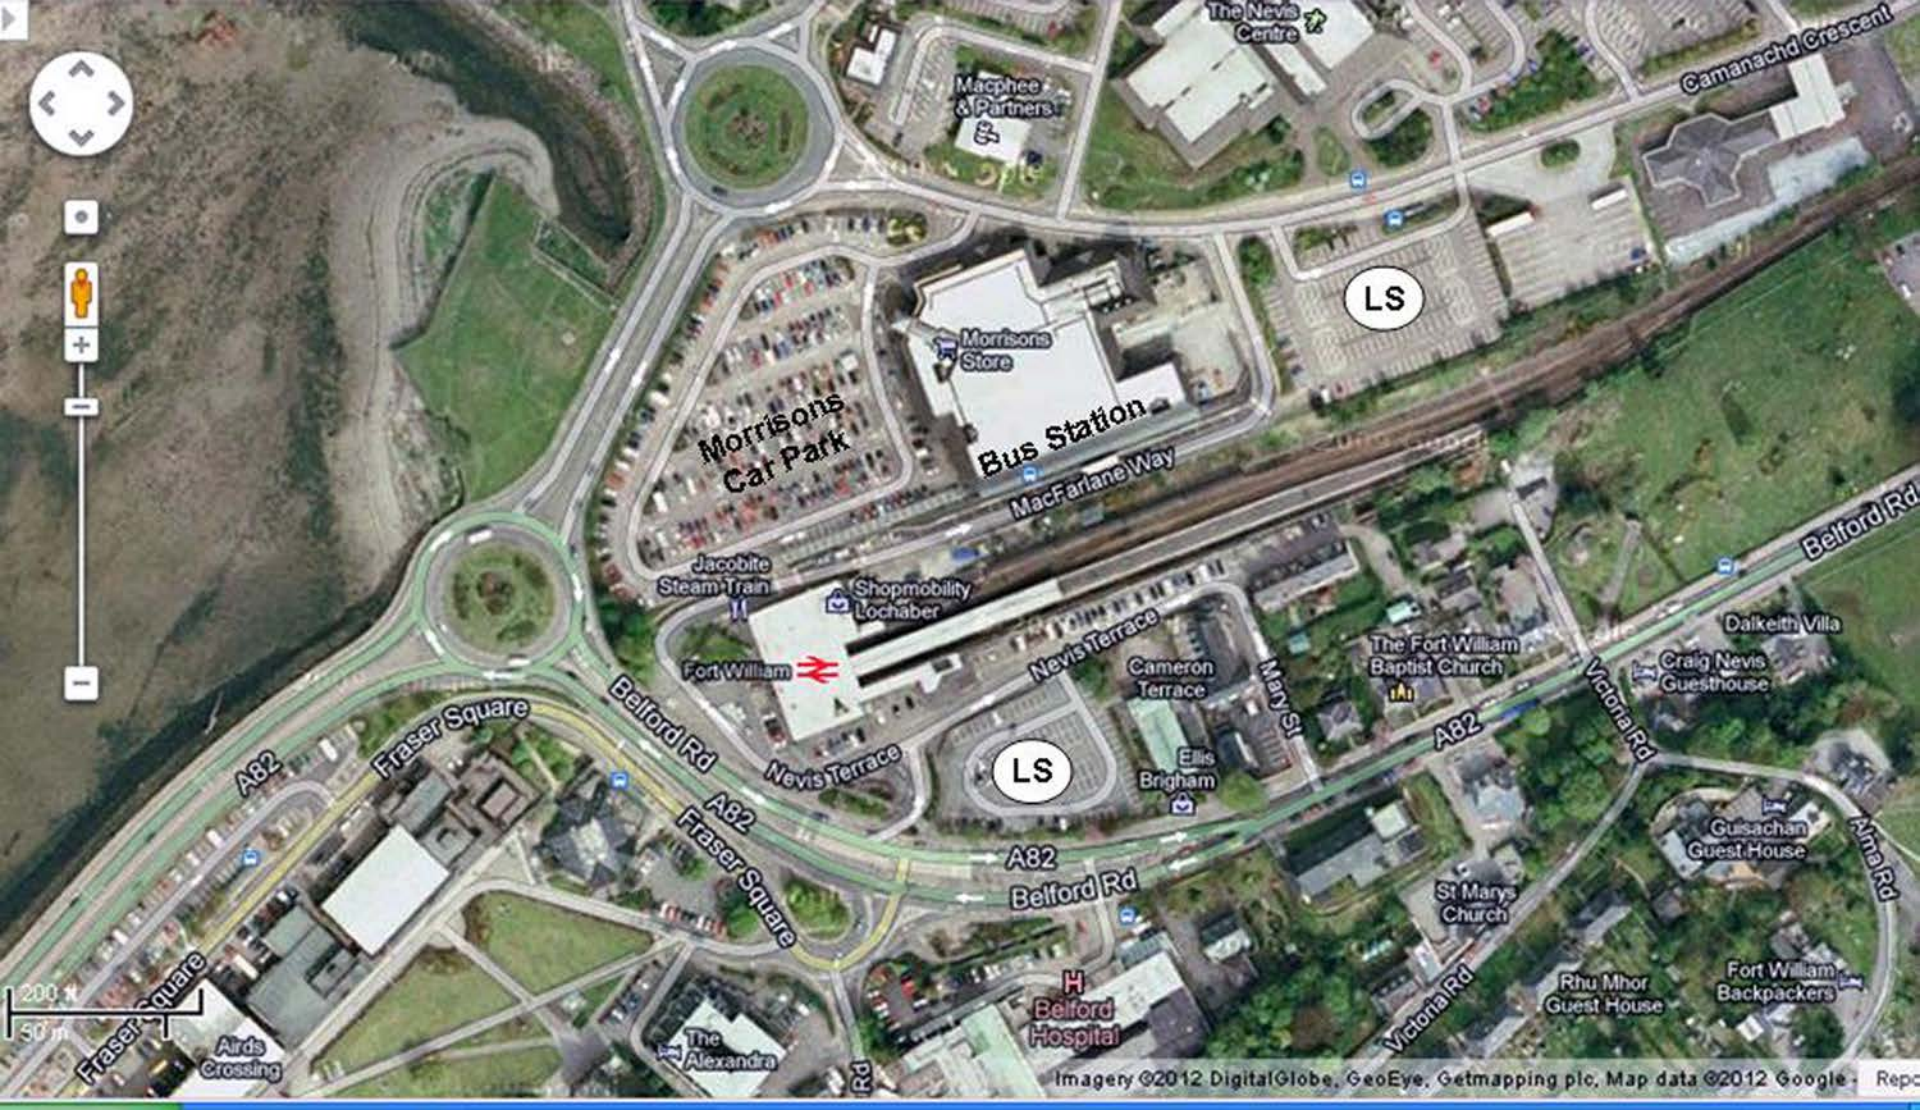

HARRY POTTER PLACES
BOOK FIVE

Jacobite Steam
Train
Car Parks

www.HarryPotterPlaces.com

200 m
50 m