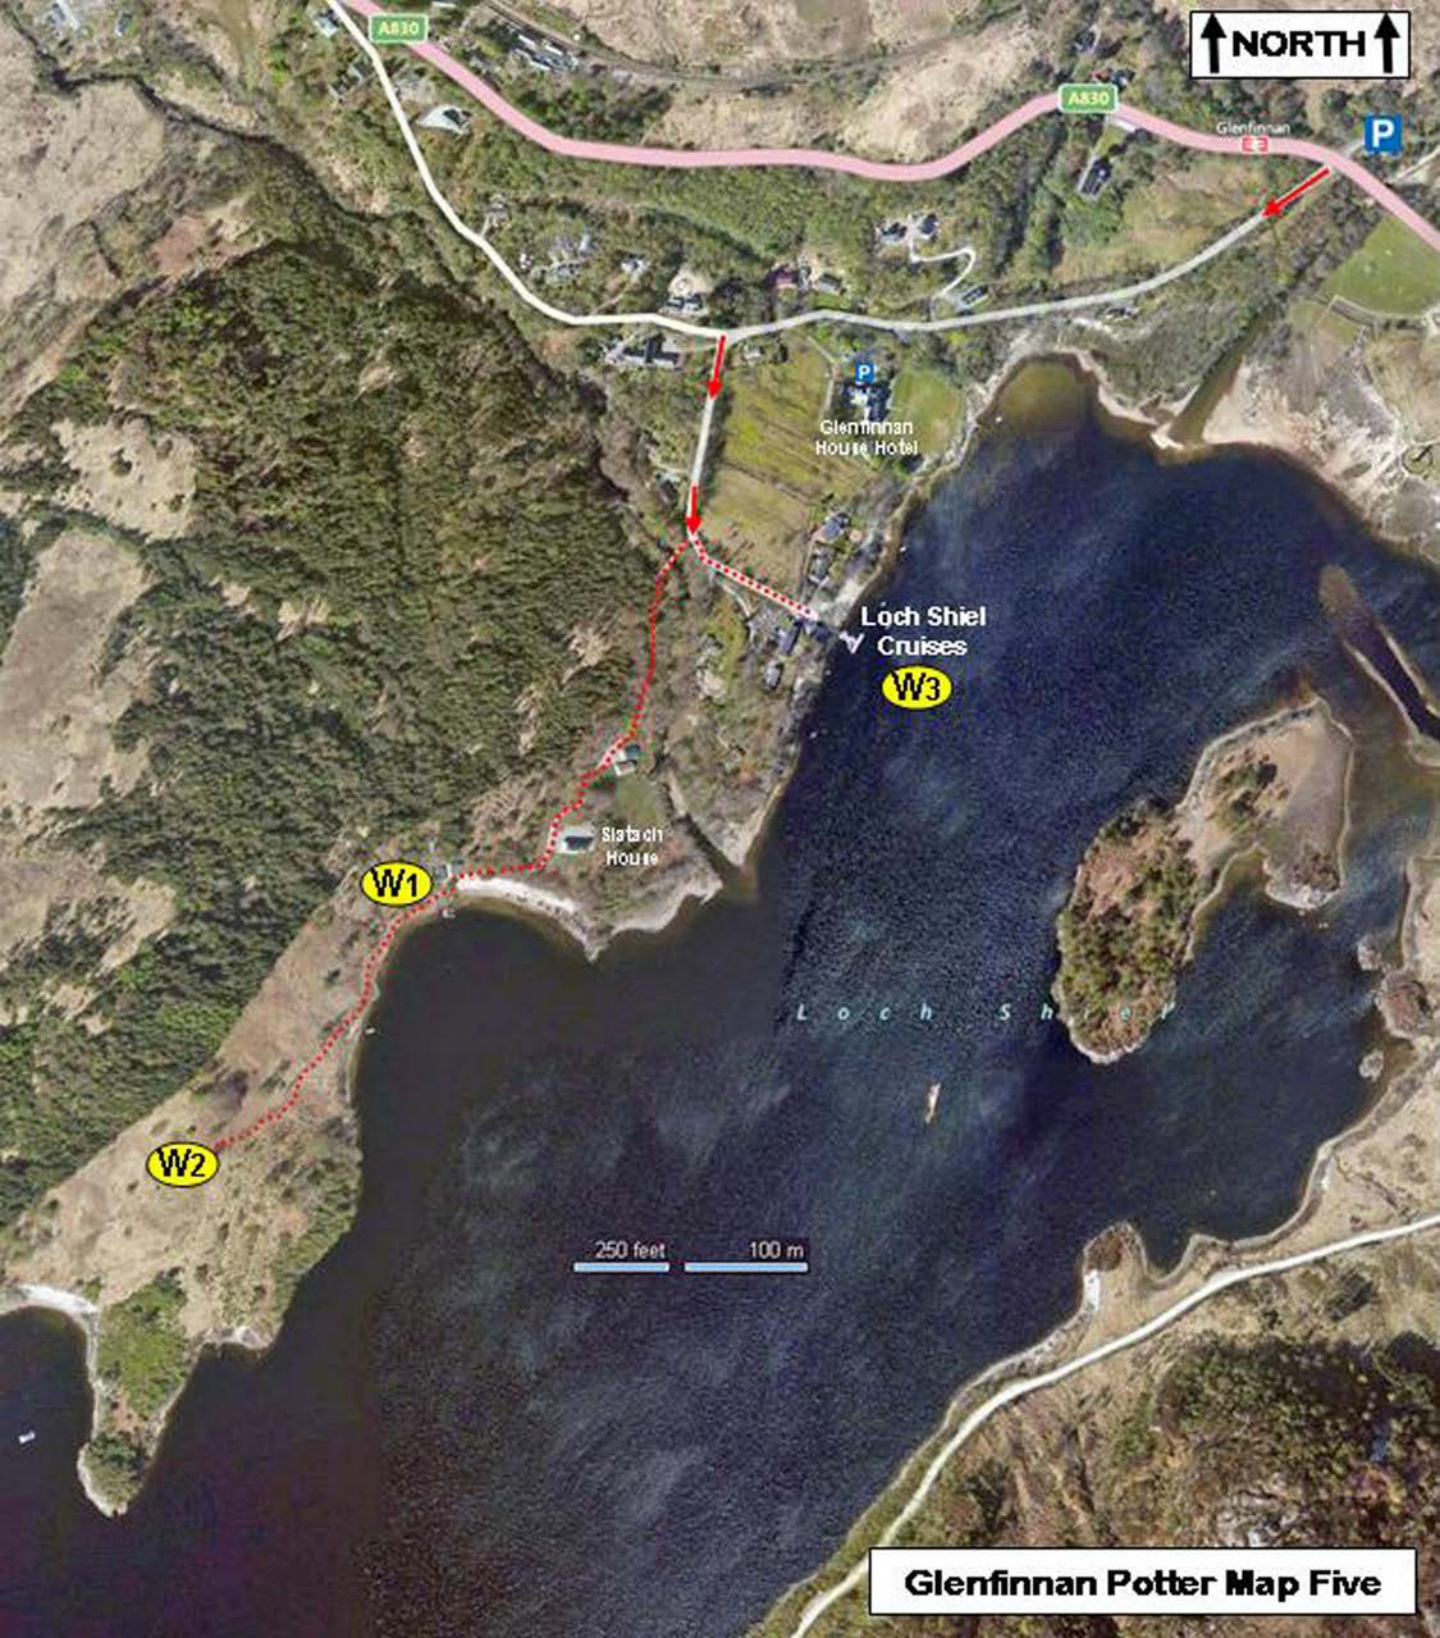

B

C

Glenfinnan Potter Map Three

250 feet 100 m

↑ NORTH ↑

Cc

CW

CW

50 m

200 feet

Glenfinnan Potter Map Four

A830

A830

Glenfinnan

P

Glenfinnan House Hotel

Loch Shiel Cruises

W3

Slatach House

W1

W2

L o c h S h i e l

250 feet 100 m

Glenfinnan Potter Map Five