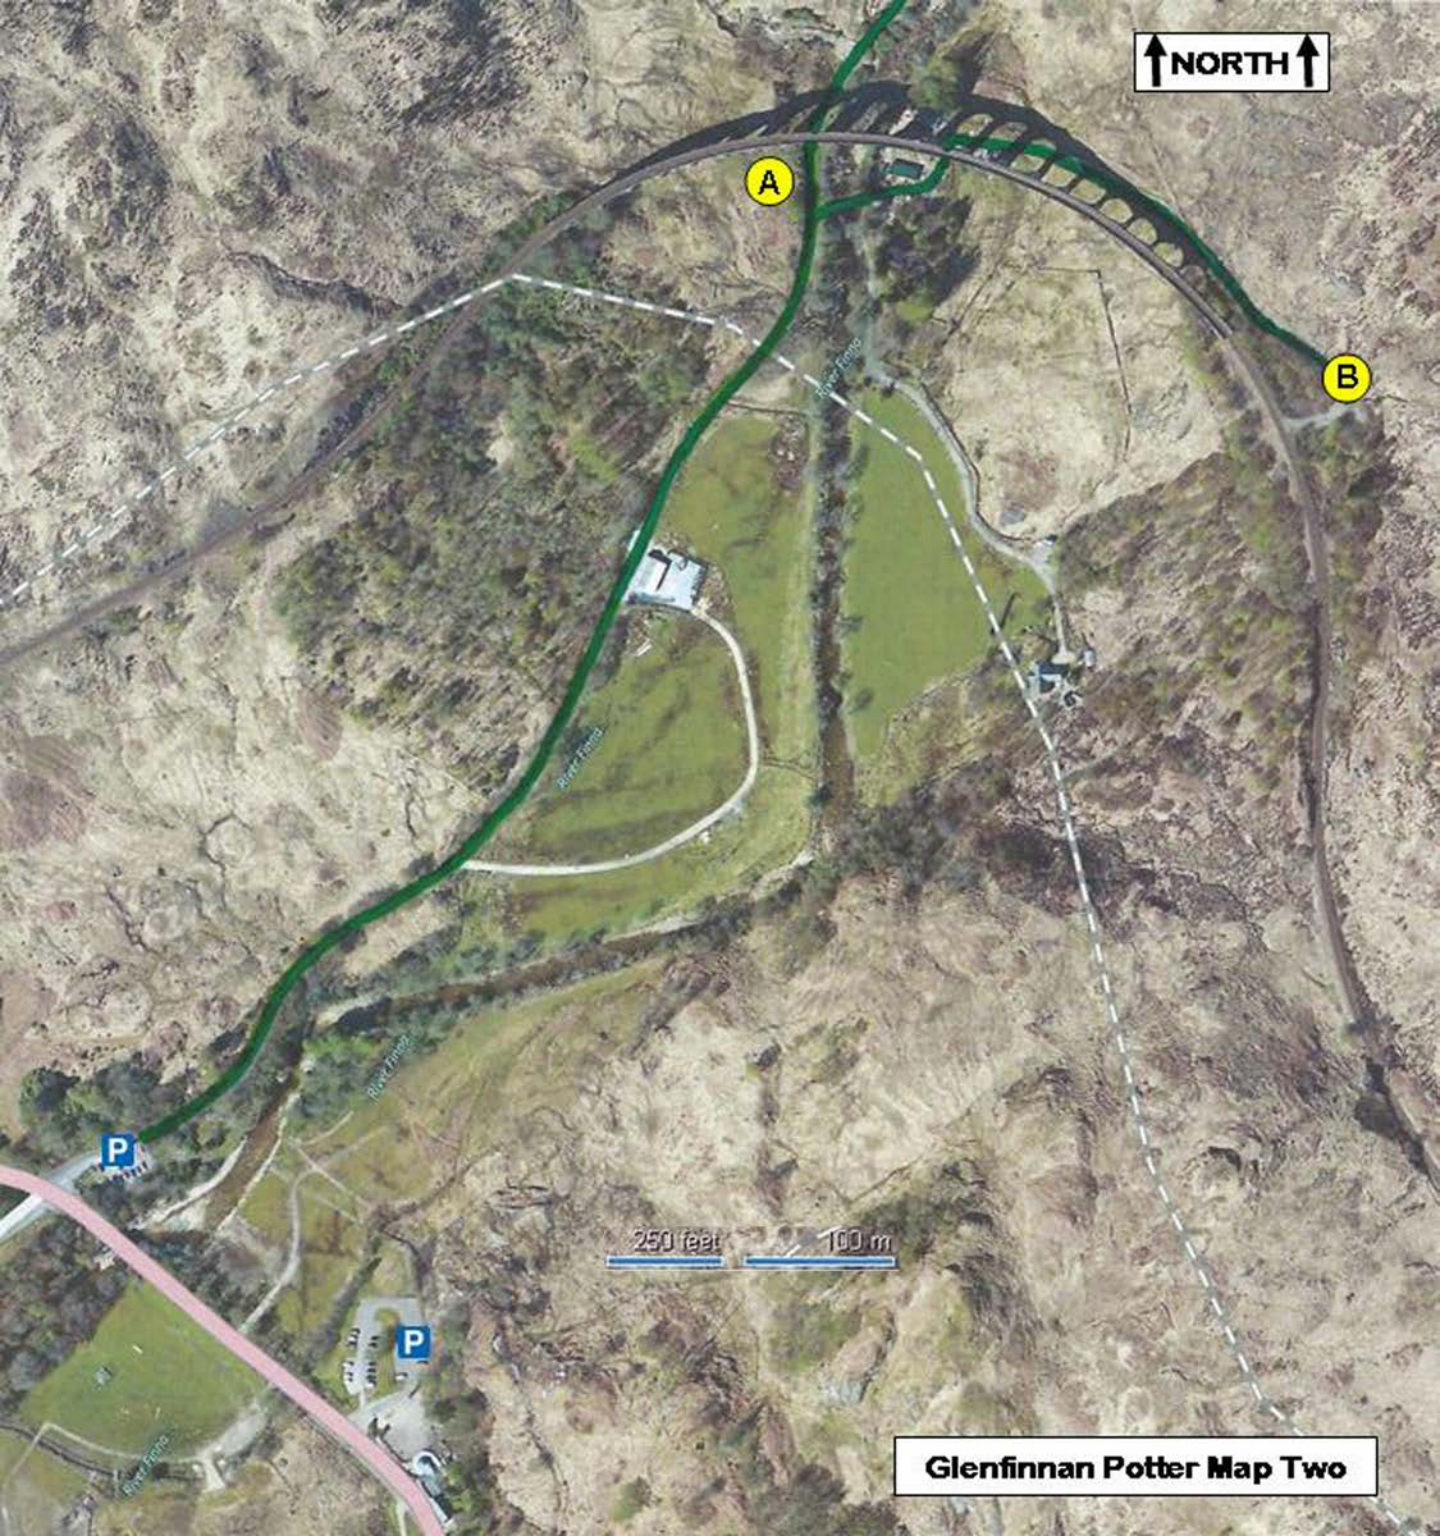

A

B

P

P

250 feet 100 m

Glenfinnan Potter Map Two

River Finna

A

B

C

Glenfinnan Potter Map Three

250 feet 100 m

↑ NORTH ↑

Cc

CW

CW

50 m

200 feet

Glenfinnan Potter Map Four

A830

A830

Glenfinnan

P

Glenfinnan House Hotel

Loch Shiel Cruises

W3

Slatach House

W1

W2

L o c h S h i e l

250 feet 100 m

Glenfinnan Potter Map Five