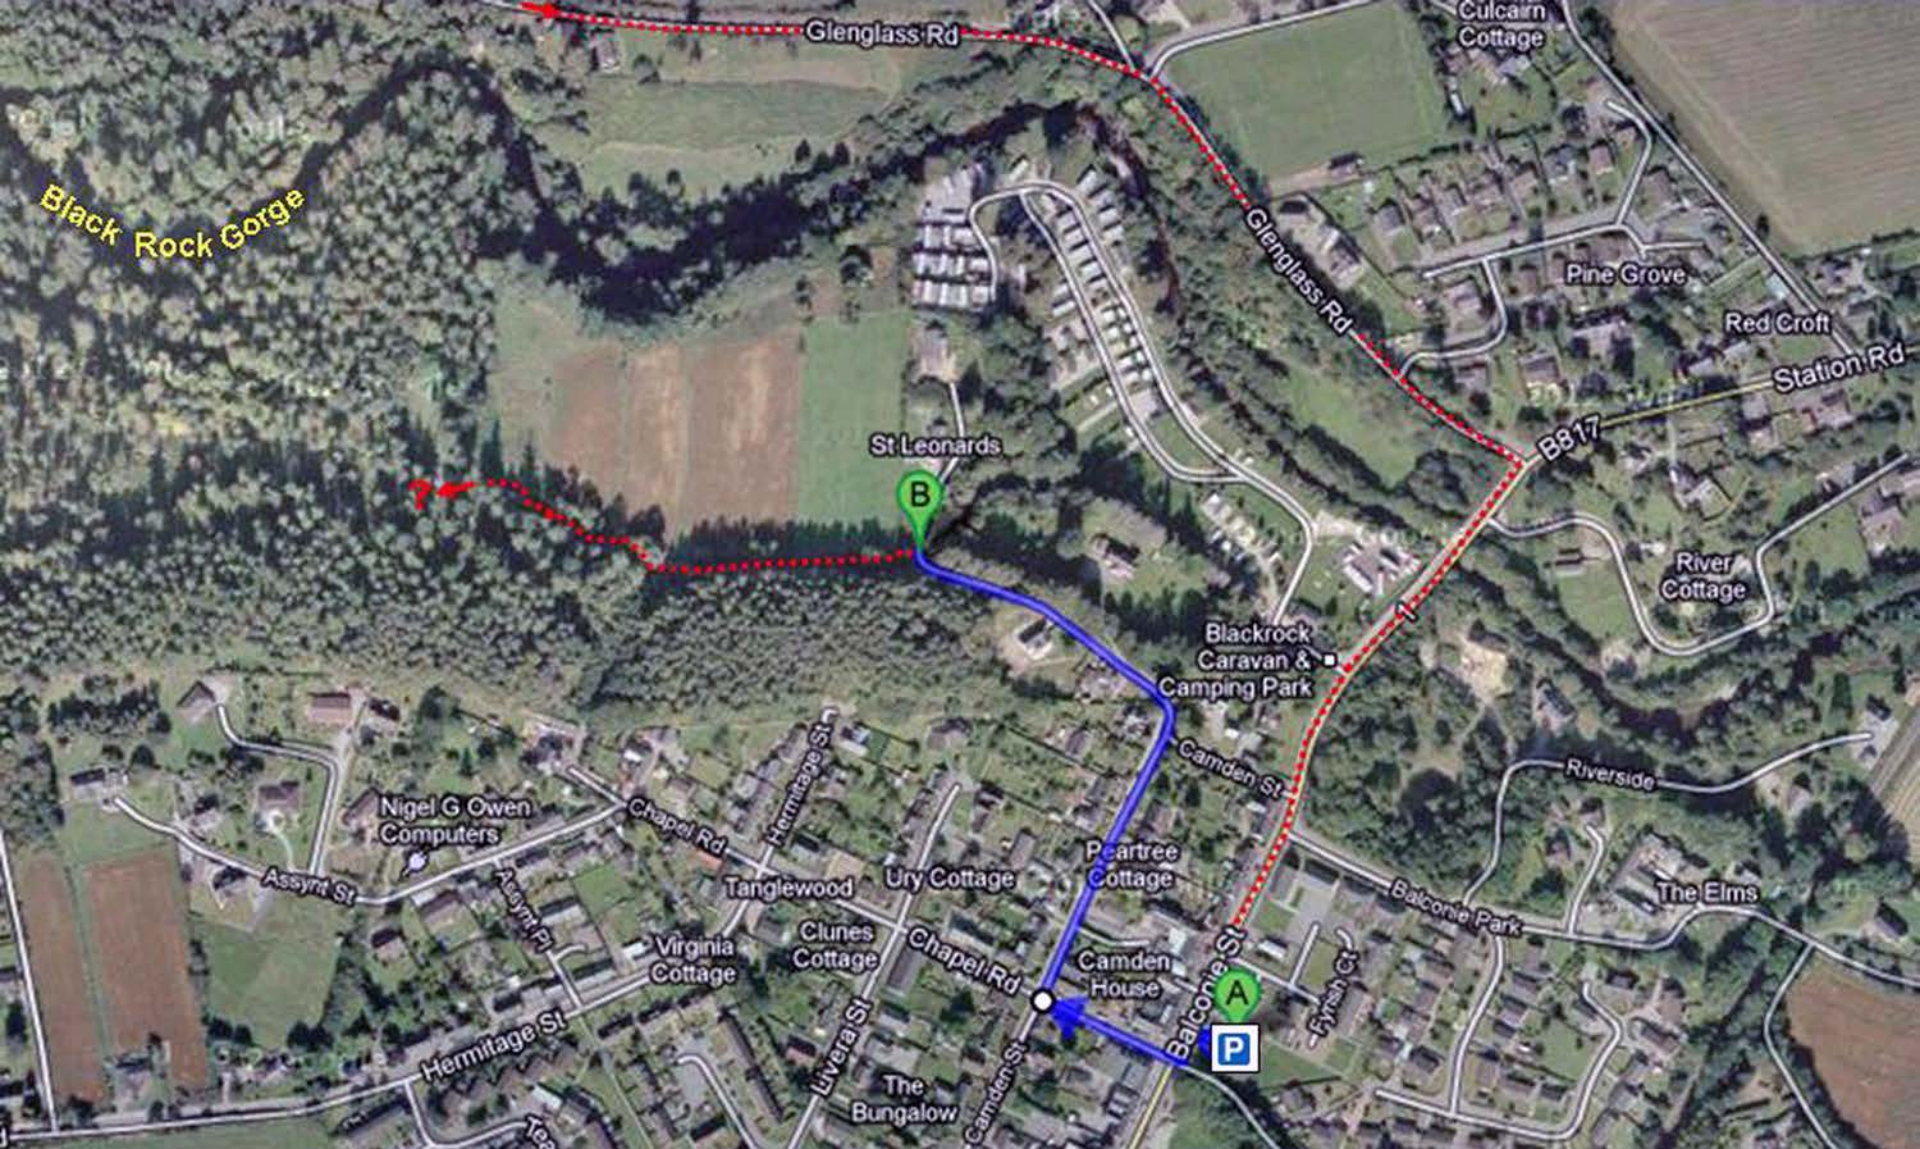

HARRY POTTER PLACES
BOOK FIVE

Black Rock Gorge
(Site #67)
Potter Map

www.HarryPotterPlaces.com

Black Rock Gorge

Glenglass Rd

Culcarn Cottage

Glenglass Rd

Pine Grove

Red Croft

Station Rd

B817

St Leonards

B

Blackrock Caravan & Camping Park

River Cottage

Nigel G Owen Computers