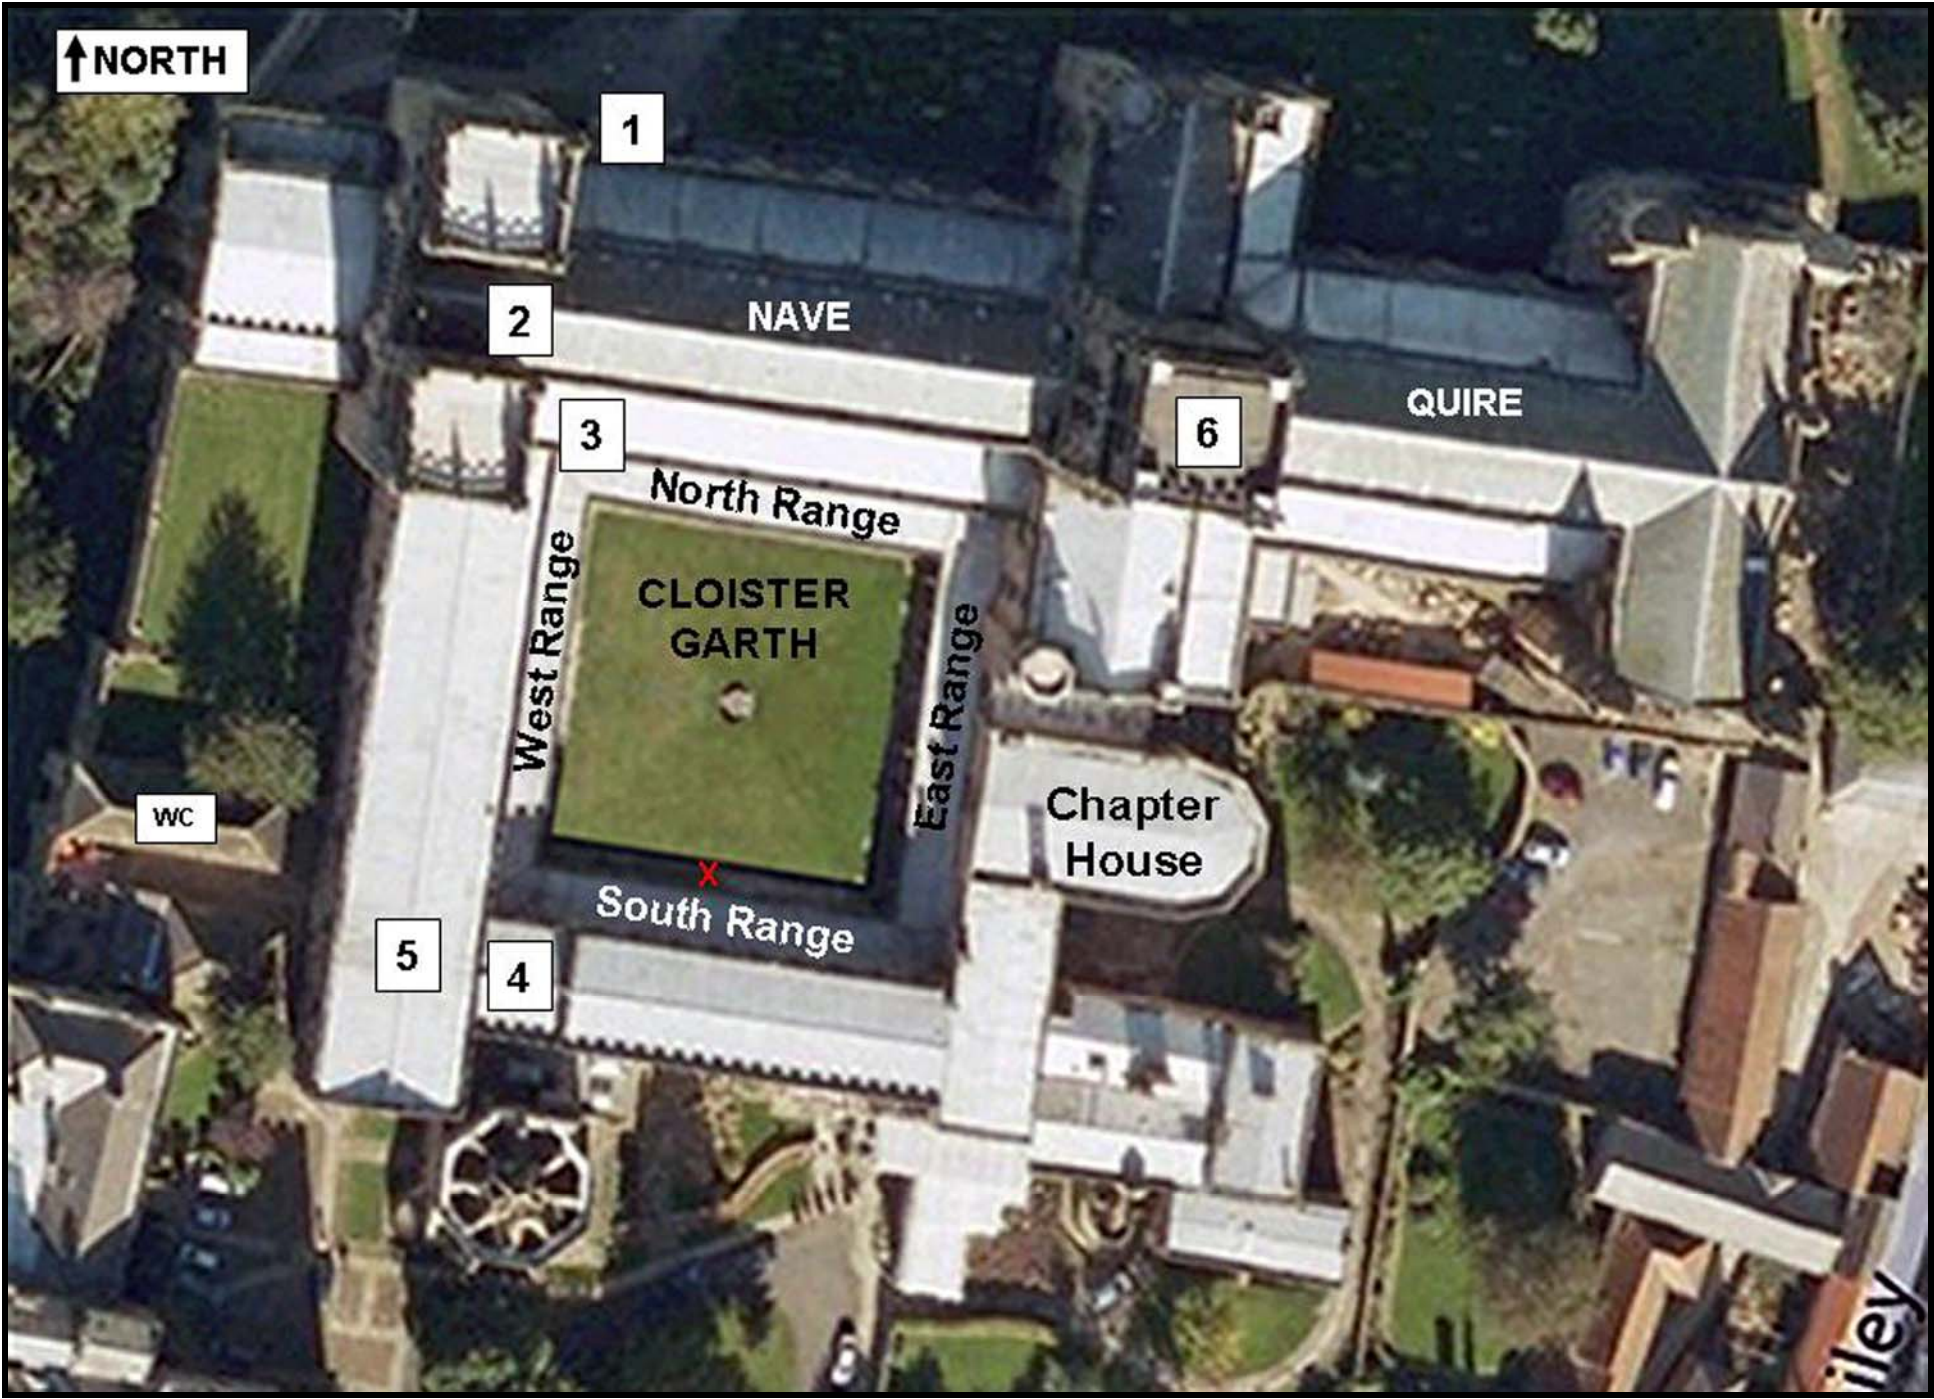

*HARRY POTTER PLACES*  
BOOK FOUR

Durham Cathedral  
(Site #45)  
Potter Map

[www.HarryPotterPlaces.com](http://www.HarryPotterPlaces.com)

↑ NORTH

1

2

NAVE

QUIRE

6

3

North Range

CLOISTER  
GARTH

West Range

East Range

Chapter  
House

WC

5

4

South Range

Wiley