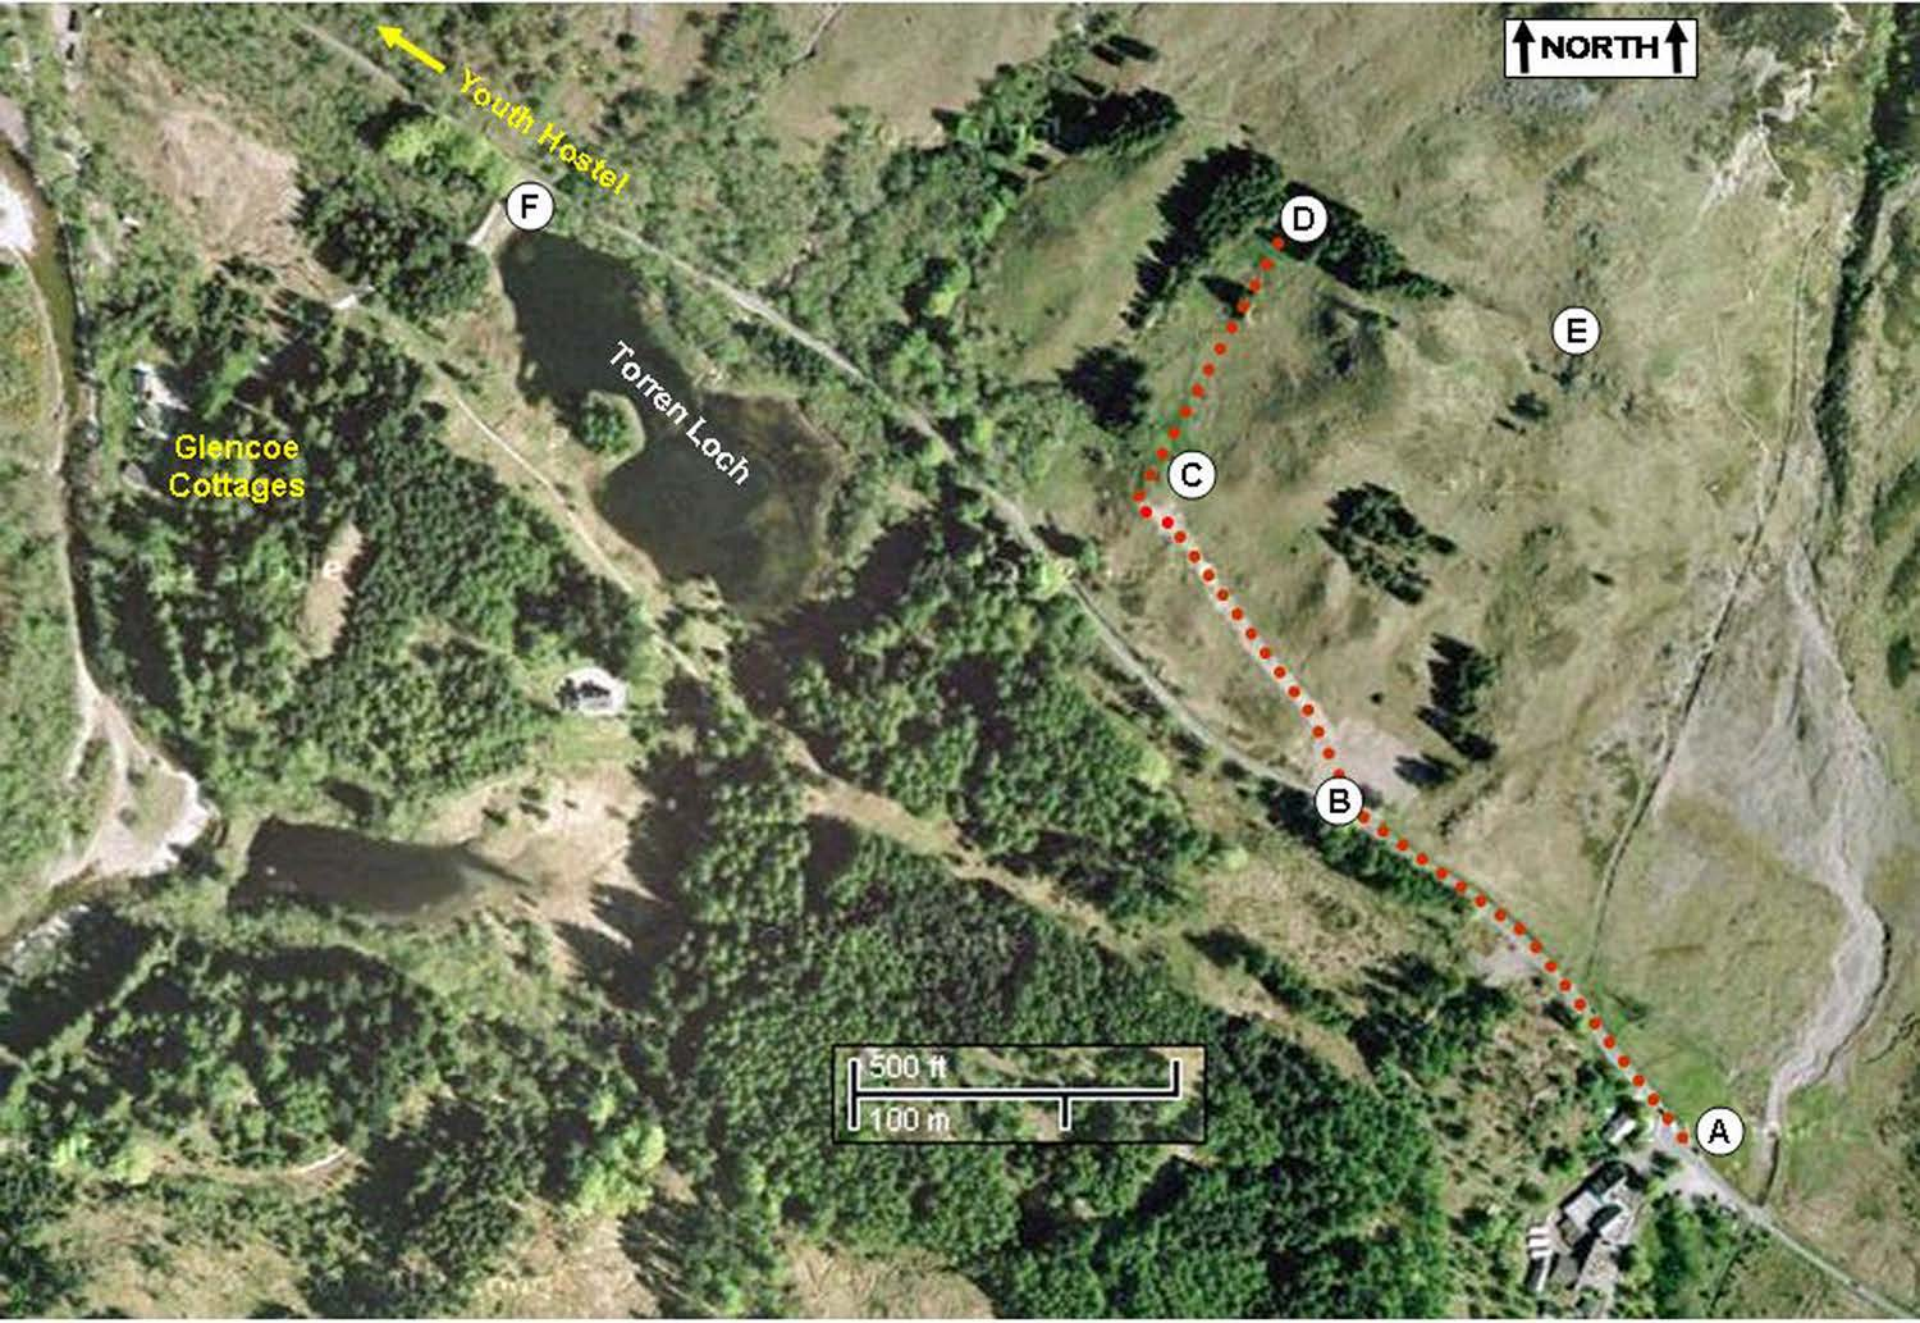

HARRY POTTER PLACES
BOOK FIVE

Clachaig
Potter Map

www.HarryPotterPlaces.com

↑ NORTH ↑

Youth Hostel
F

Glencoe Cottages

Torren Loch

D

E

C

B

A

500 ft
100 m